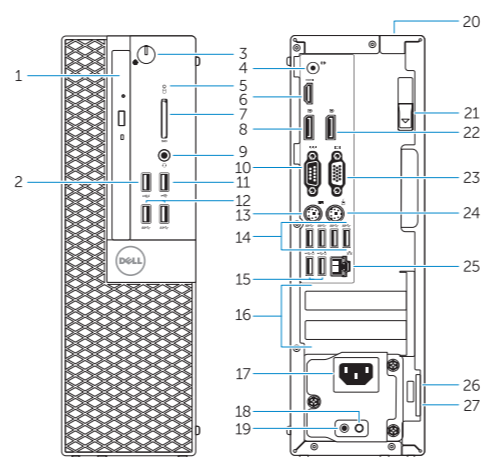

בדוק ועדכן את המחשב שלך

Features

Δυνατότητες | Funcionalidades | Характеристики | תכונות

1. Optical-drive bay
2. USB 2.0 connector with PowerShare
3. Power button/Power light
4. Line-out connector
5. Hard-drive activity light
6. HDMI connector
7. Memory card reader (optional)
8. DisplayPort connector
9. Headphone connector
10. Serial connector
11. USB 2.0 connector
12. USB 3.0 connectors
13. PS2/Keyboard connector
14. USB 3.0 connectors
15. USB 2.0 connectors (Supports Smart Power On)
16. Expansion-card slots
17. Power connector
18. Power-supply diagnostic button
19. Power-supply diagnostic light
20. Cable-cover lock slot
21. Release latch
22. DisplayPort connector
23. VGA connector (optional)
24. PS2/Mouse connector
25. Network connector
26. Security-cable slot
27. Padlock ring